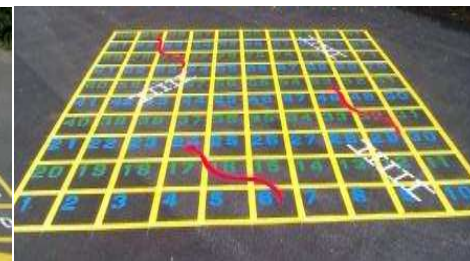

Playground Markings

- Approved Playground Paints
- Pre-formed Thermoplastic Playground
- Ball Courts
- Anti-Slip Paints
- Car Park Markings

Playground Markings

Here at Lines & Signs we believe that playgrounds should be both fun and educational.

Here are a few examples of work that has been completed:

We apply Playground markings in both Pre-formed Thermoplastic or using spray applied

With options such as solid colour or an outline shape, numbered or with alphabet upper or lower case. Your playground is limited only by the imagination, we can remark

approved playground paints.

Standard items include, hopscotch, snakes, caterpillar, snail, crocodile, ladders, compass, clock, mazes, target, footprints, snakes & ladders grid, times table grid, 1-100 grid, chess board, alphabet jump, phonetics, shapes and tracks.

existing playground markings, or reproduce designs seen elsewhere, or create bespoke items such as logos.

We are a small family run business allowing us to be flexible with our prices.